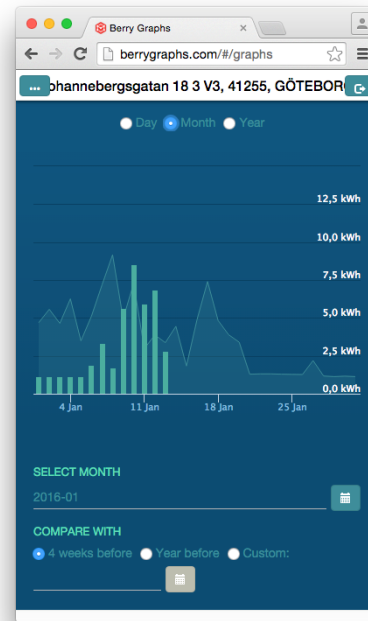

3. Analysera